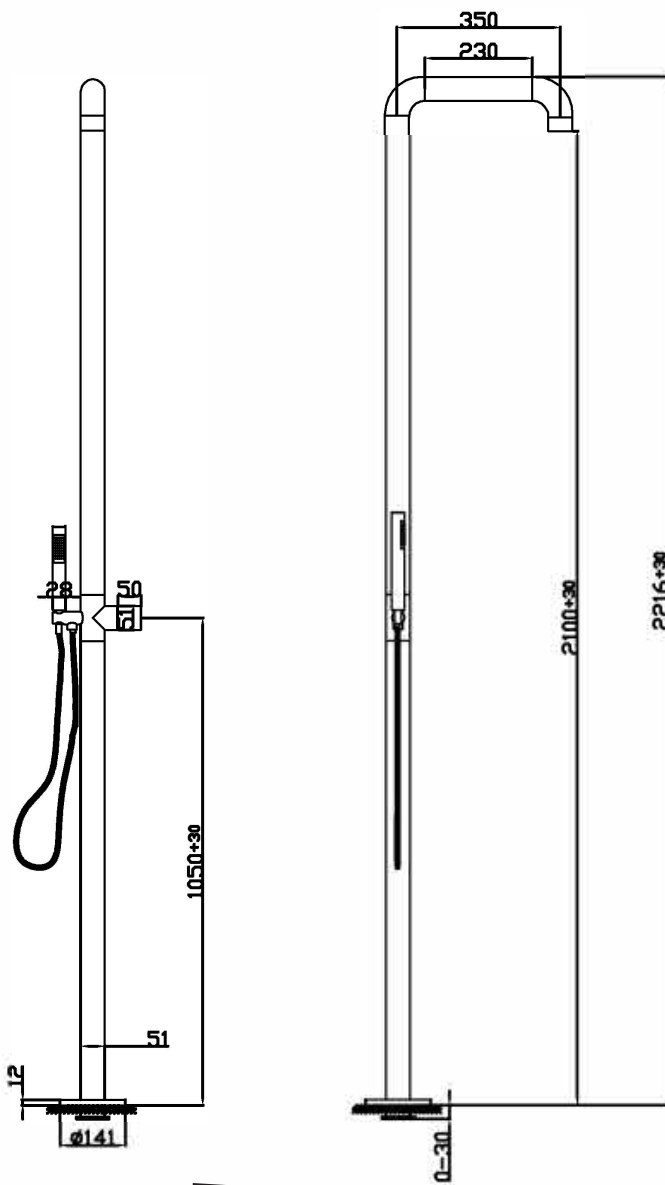

JEE-O flow shower O2 specifications

left handshower

middle off

right headshower

Article code:

500-6110

● brushed stainless steel

Material:

Stainless Steel r304

Cleaning:

JEE-O protect

Cartridge:

available soon

Flow at water of 38°C:

available soon

Connection:
Thread:

2 x G 1/2" (Ø15mm / 0.6")
British Standard Pipe (BSP)

Dimension package:
Total weight:
Package weight:

L160 x W57 x H16 cm
11.3 kg
2.4 kg

Placing on a water-tight floor

2 year warranty

HS code:

84818011900